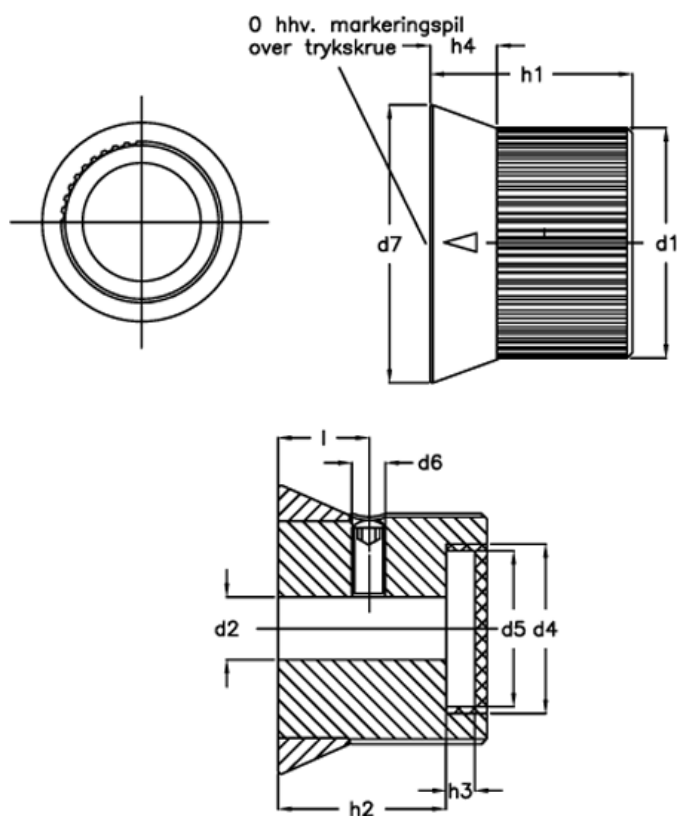

Article number: 20624174

Description: E+G Control knob  
GN 726.2-34-B8-S-1

## Measures

$d1 = 34$	$h3 = 4.2$
$d2 = B8$	$h4 = 10$
$d4 = 25$	$l = 15$
$d5 = 23$	
$d6 = M5$	
$d7 = 41.0$	
$h1 = 30$	
$h2 = 24$	